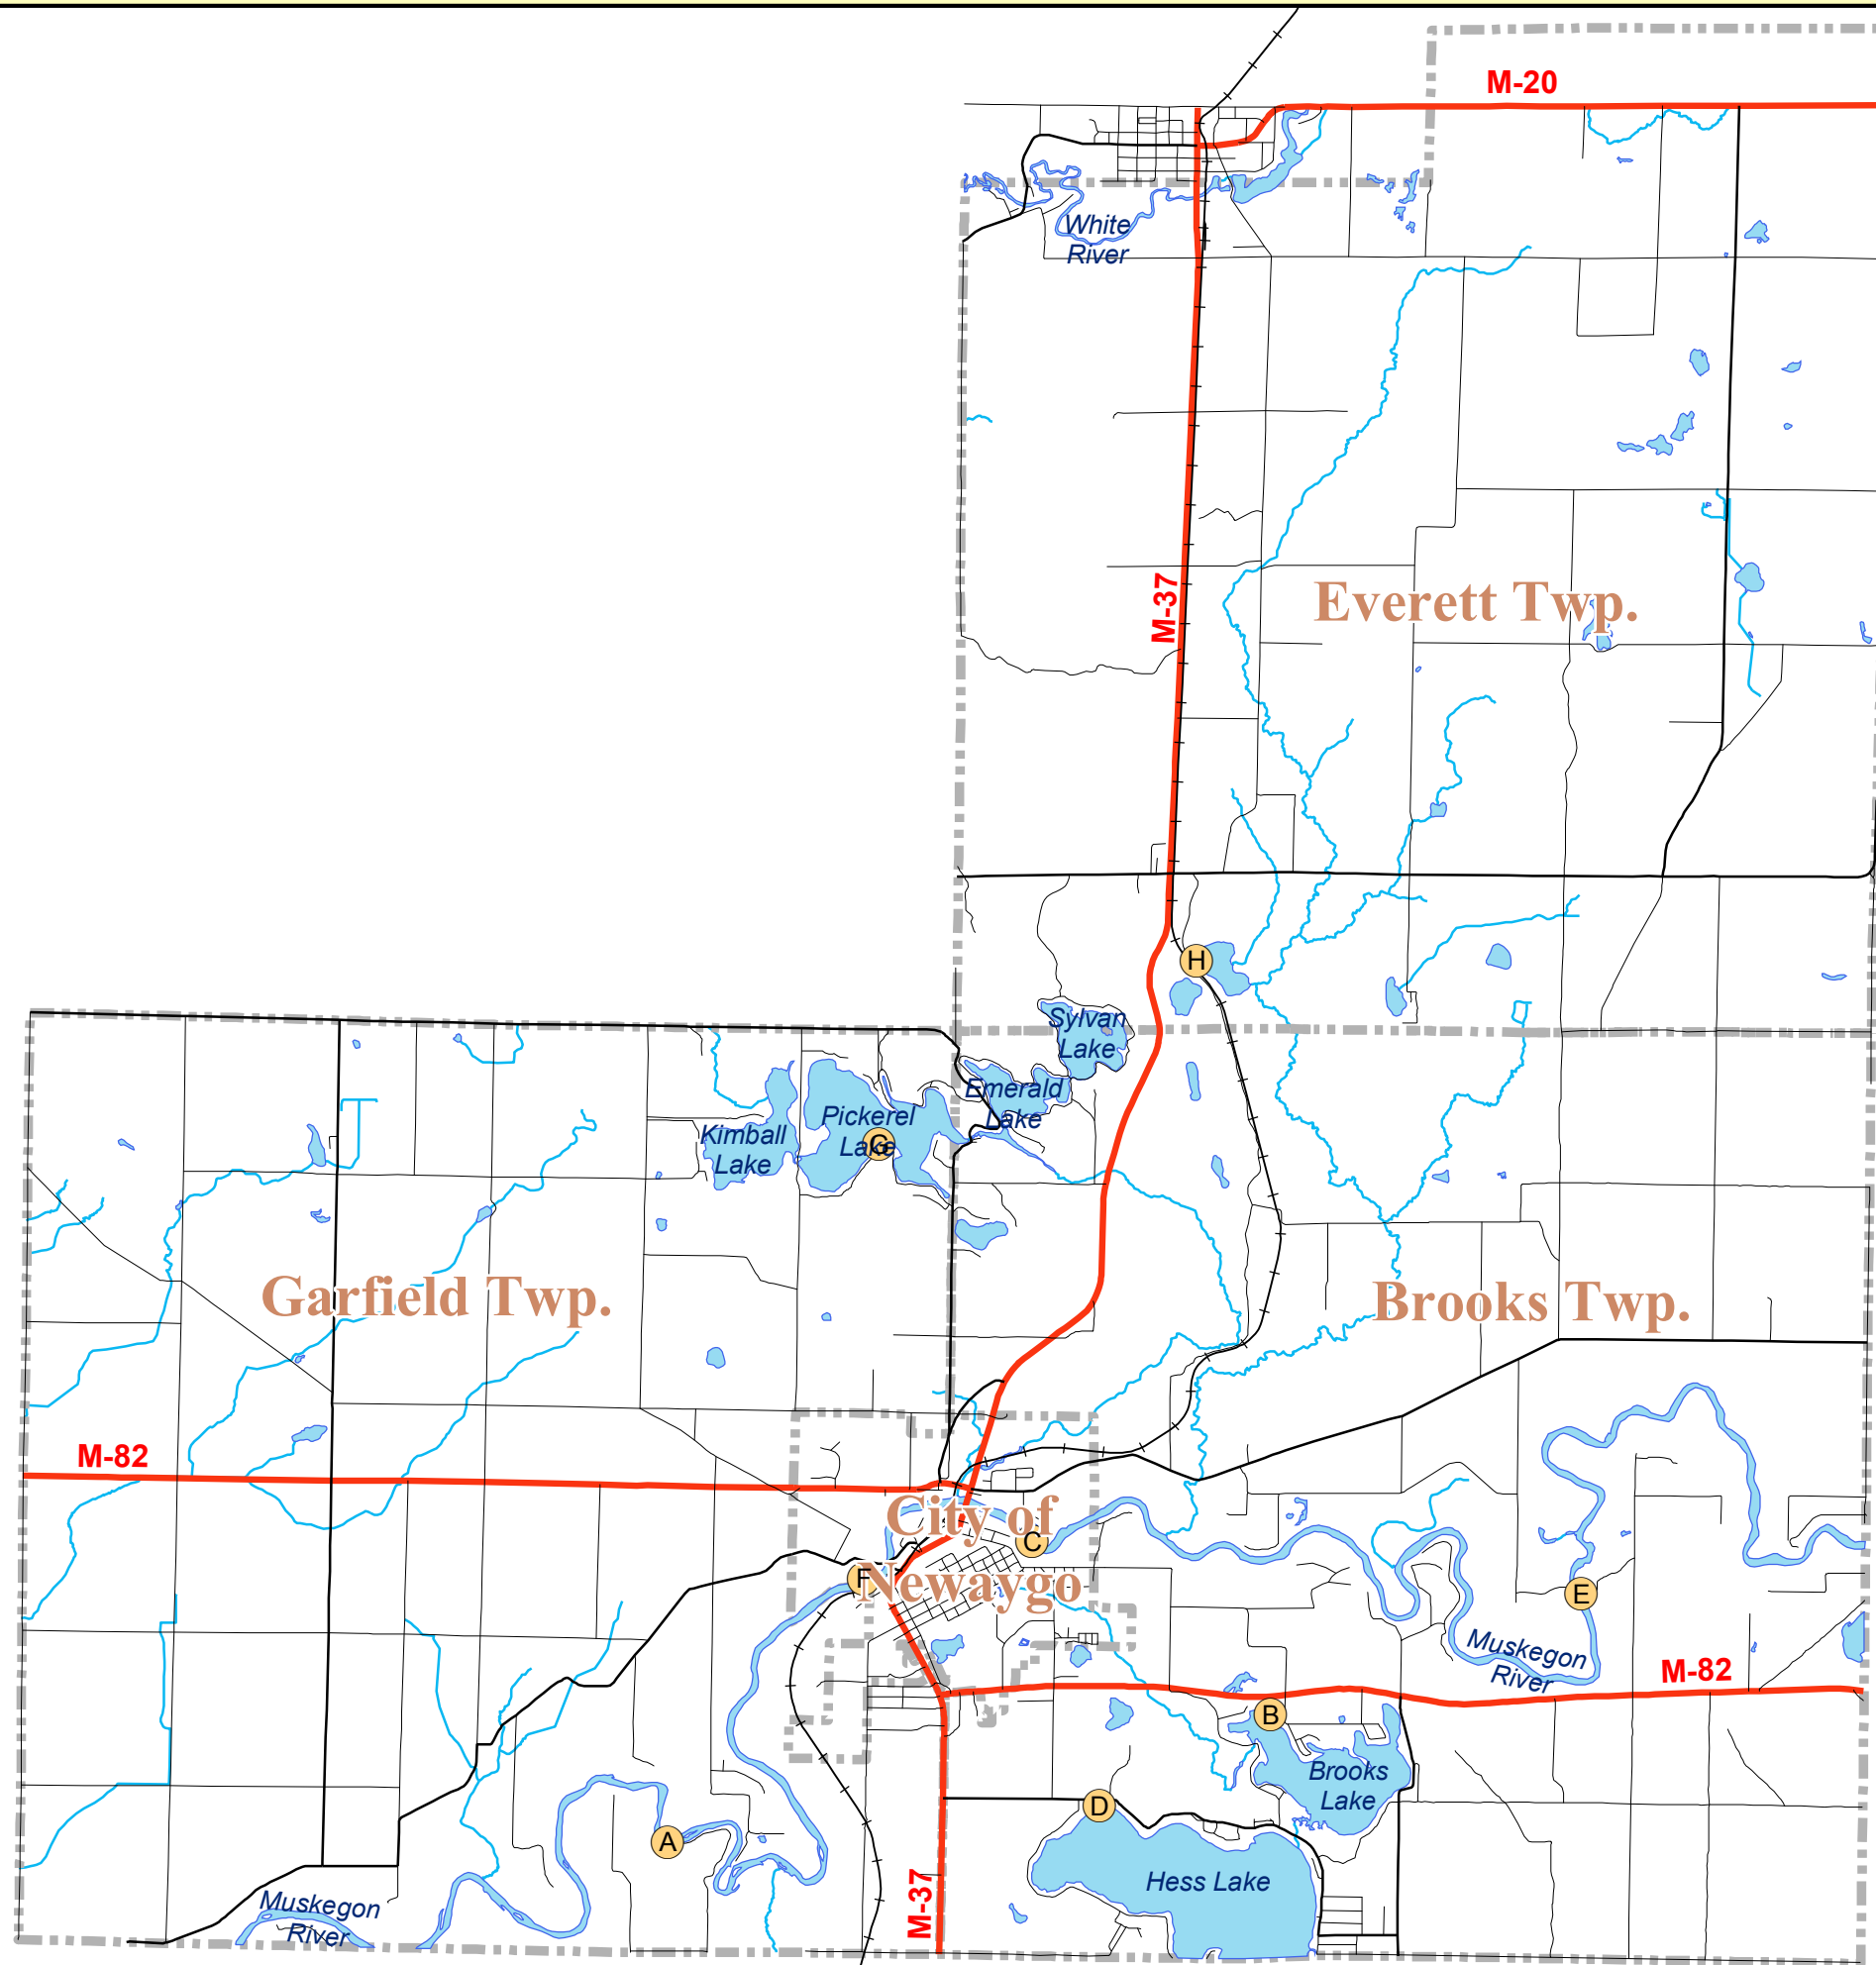

Newaygo Community  
Recreation and Natural Resources  
Conservation Plan, 2005-2010

**Public Boat Launches Map**

Map 5

- Boat Launch
  - A - Anderson Flats
  - B - Brooks Lake
  - C - Henning Park
  - D - Hess Lake
  - E - High Rollaway
  - F - Newaygo
  - G - Pickerel Lake
  - H - Twinwood Lake

- Jurisdictional Boundary
- Highways
- Major Roads
- Minor Roads
- +— Railroad
- Lakes and Rivers
- Streams

Source:  
The data utilized herein was provided by Newaygo County, Michigan pursuant to license, is copyright protected and may not be utilized or reproduced without Newaygo County's permission. No warranty is offered as to the accuracy of this data. 1997 Newaygo County, Michigan. All rights reserved

Michigan Center for Geographic Information,  
Department of Information Technology

Map designed and produced May 2005 by: