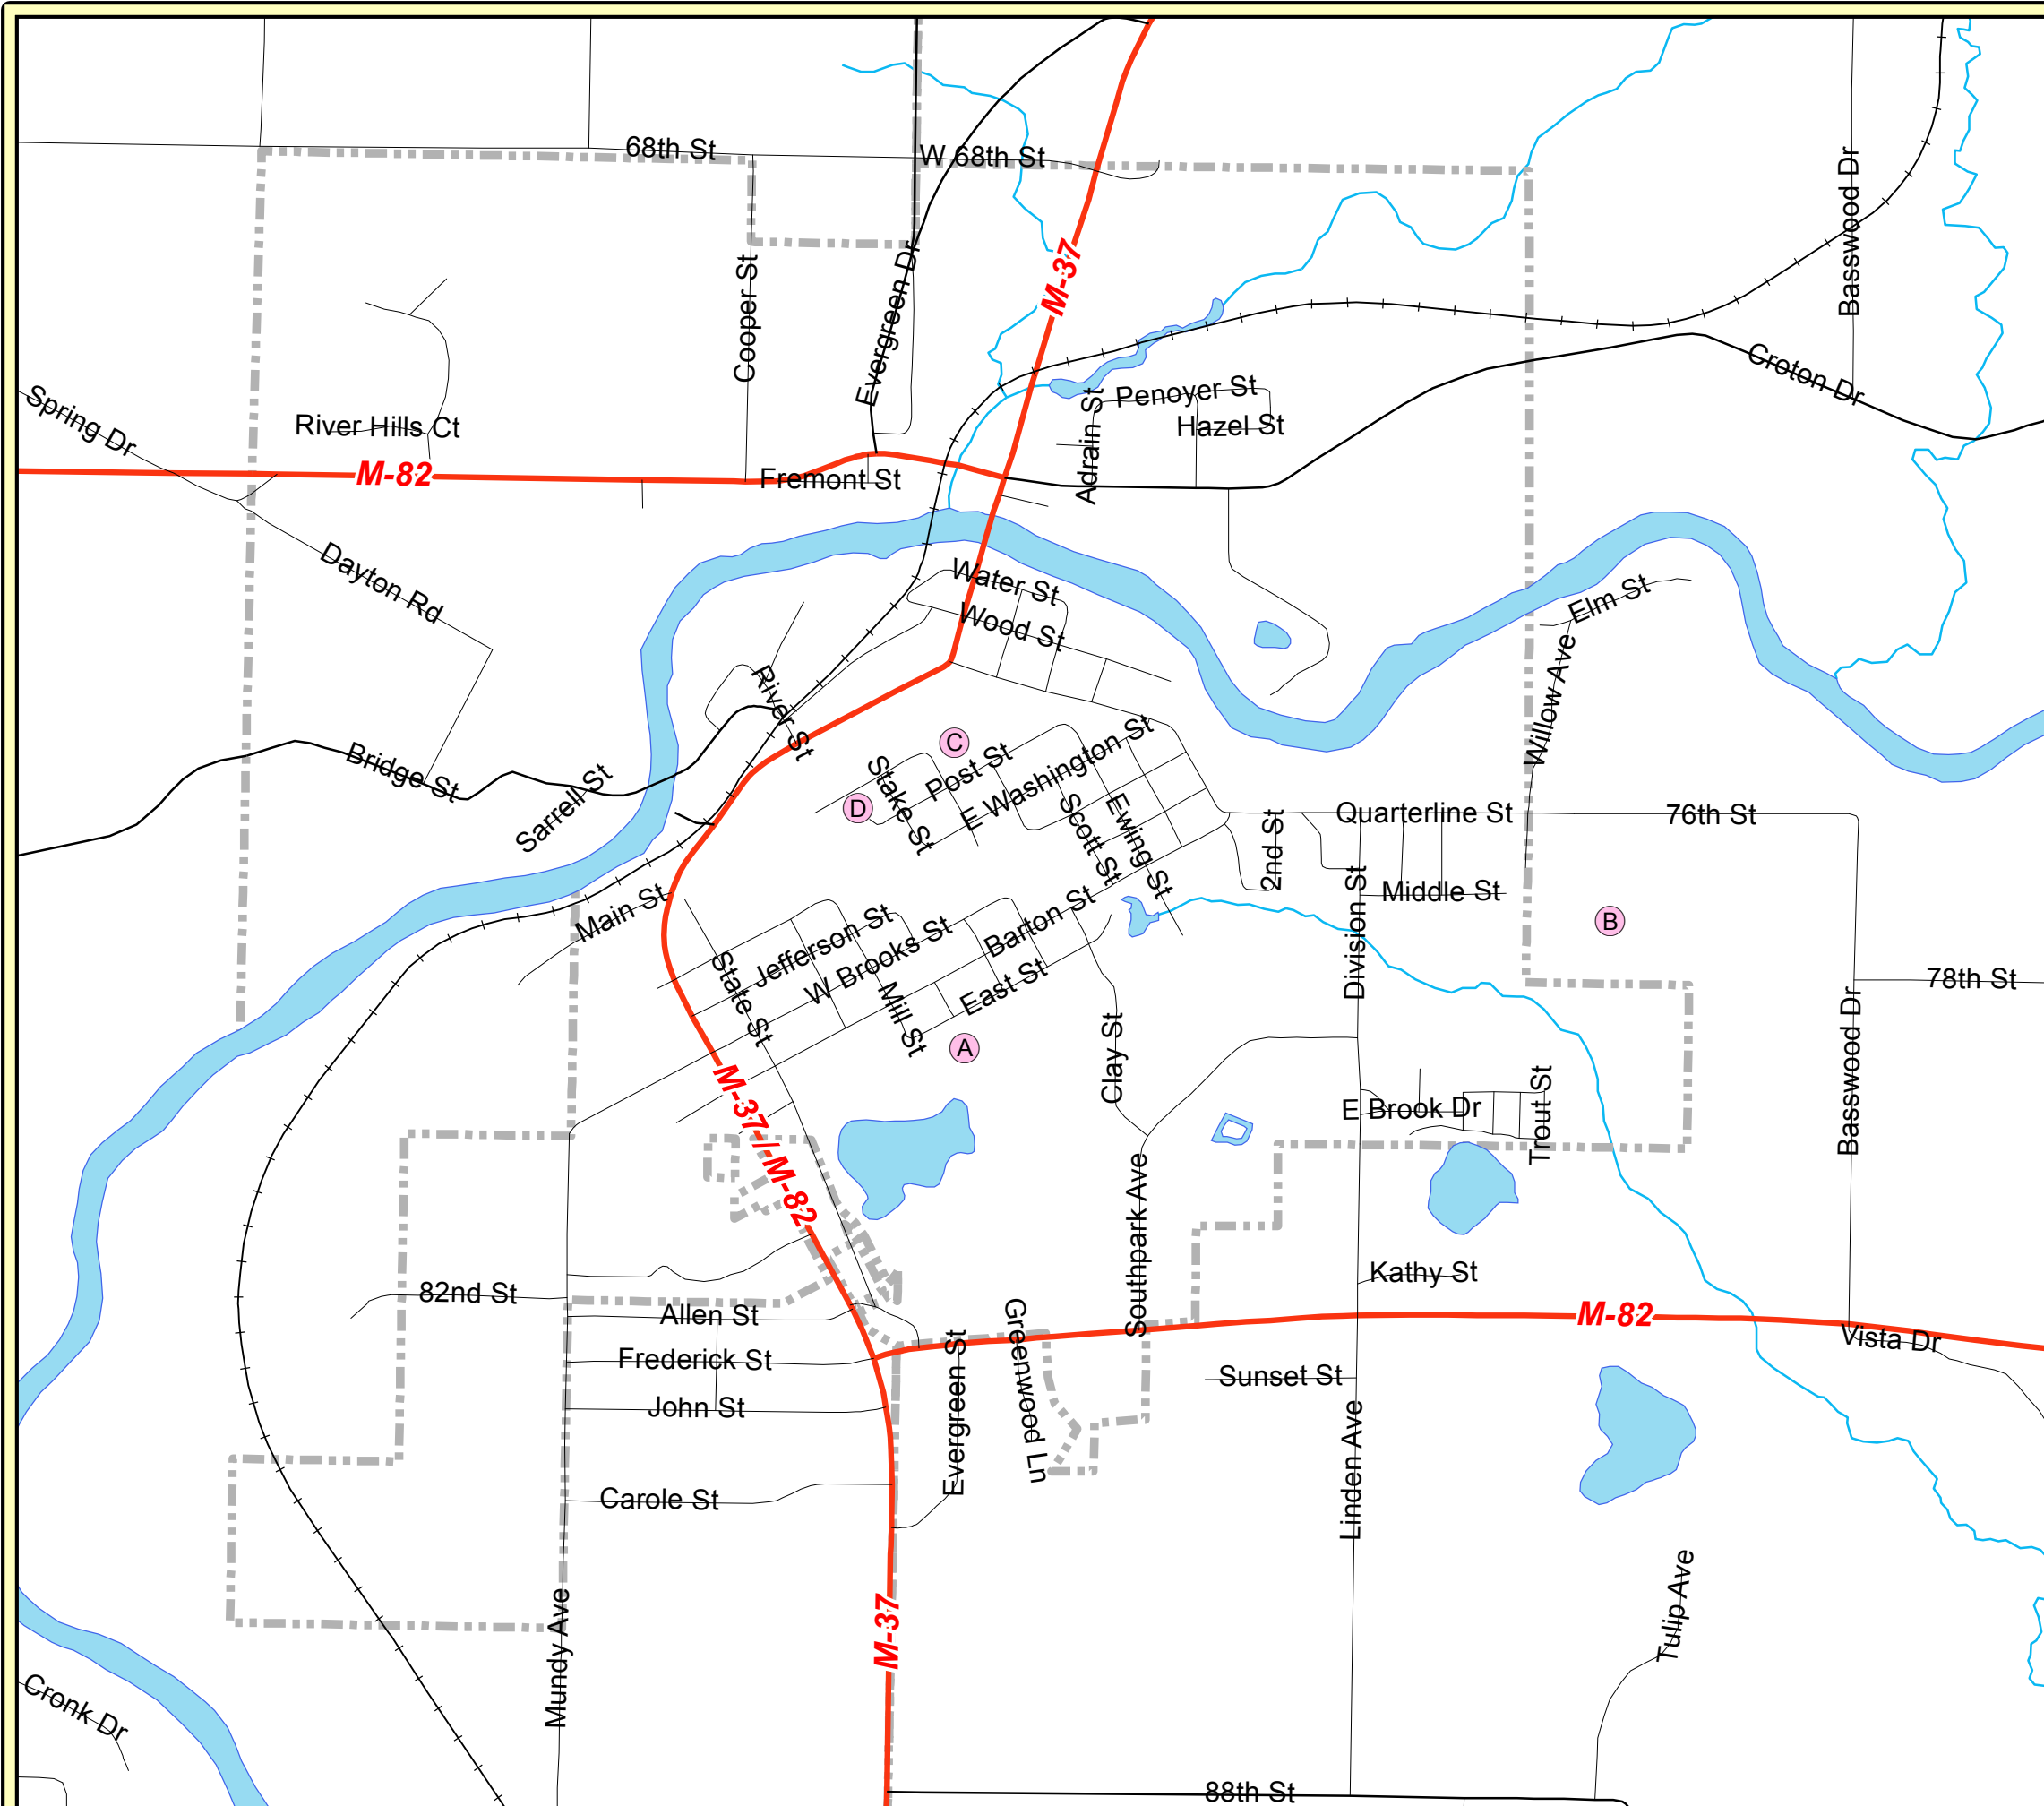

**Newaygo Community  
Recreation and Natural Resources  
Conservation Plan, 2005-2010**

**School Location Map**

Map 2

- School Locations
- A - Newaygo High School
- B - Newaygo Middle School
- C - Velma Matson Upper Elementary School
- D - Vera Wilsie Lower Elementary School

- Jurisdictional Boundary
- Highways
- Major Roads
- Minor Roads
- Railroad
- Lakes and Rivers
- Streams

Source:  
The data utilized herein was provided by Newaygo County, Michigan pursuant to license, is copyright protected and may not be utilized or reproduced without Newaygo County's permission. No warranty is offered as to the accuracy of this data. 1997 Newaygo County, Michigan. All rights reserved

Michigan Center for Geographic Information,  
Department of Information Technology

Map designed and produced May 2005 by: