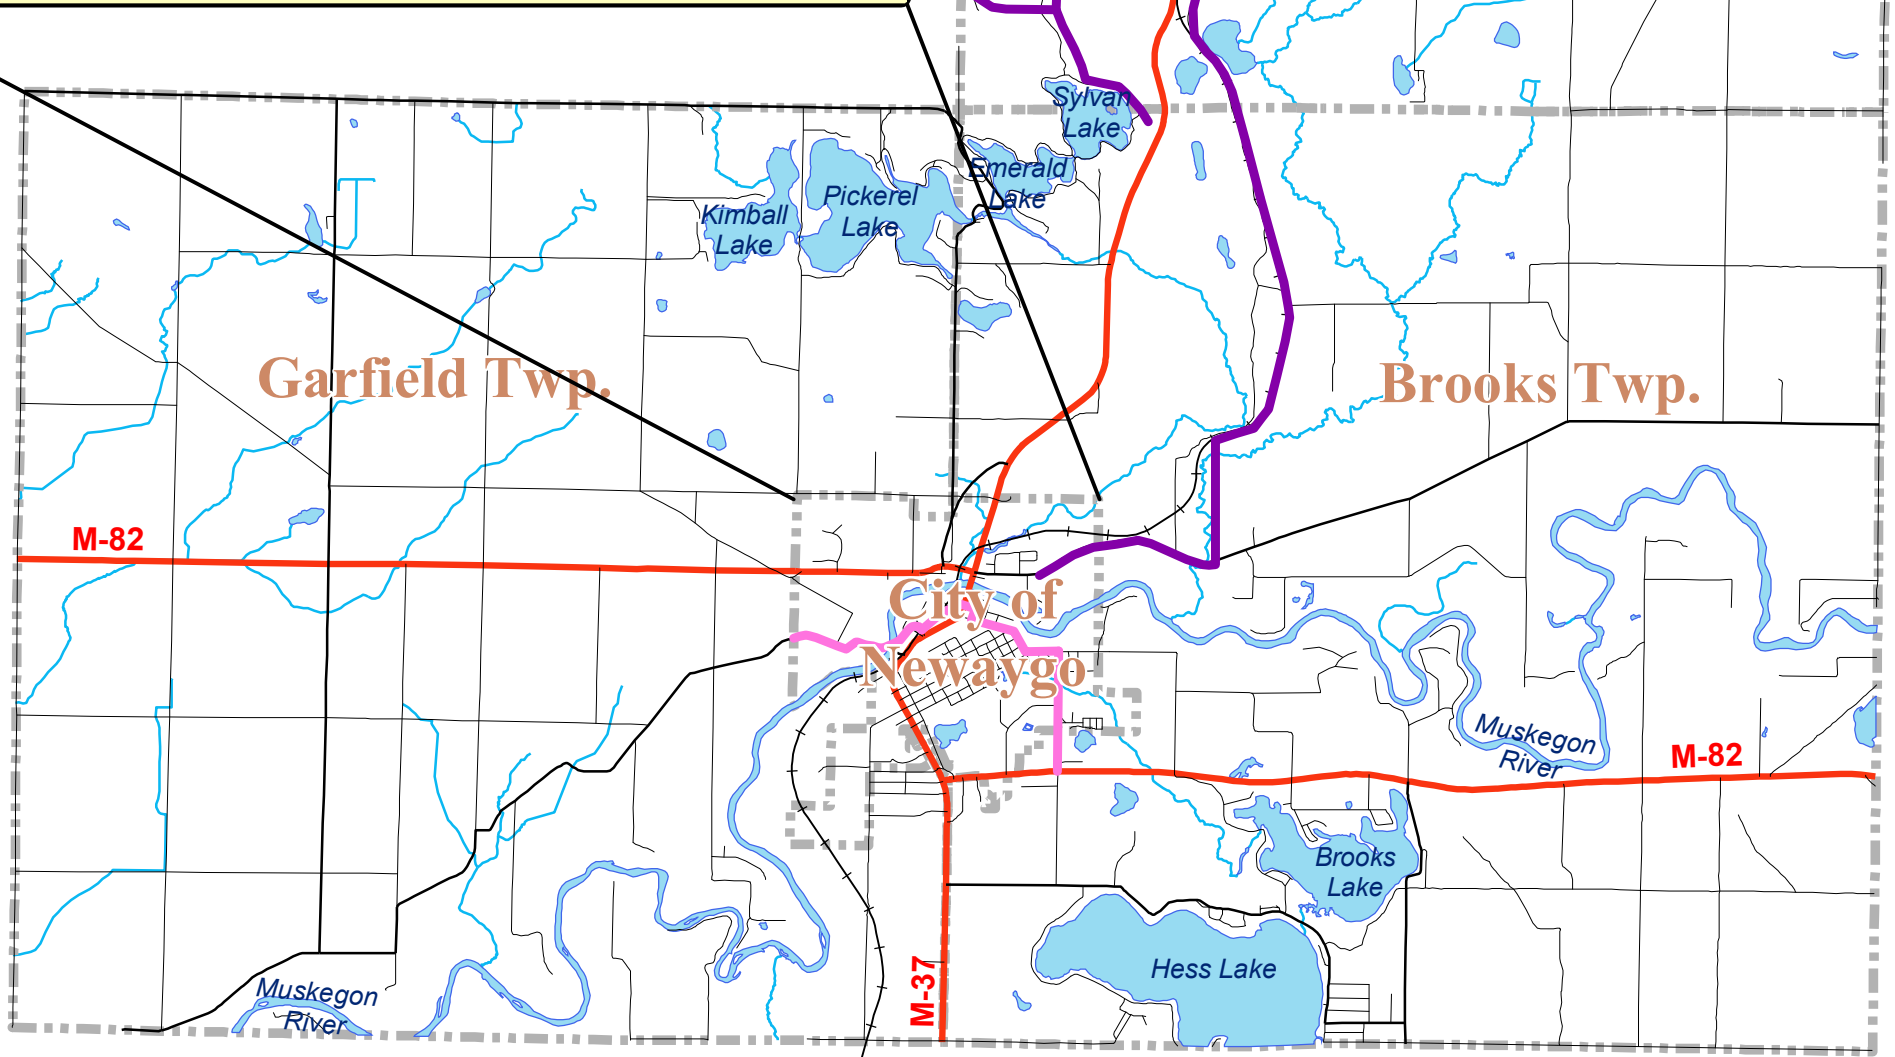

**Newaygo Community
Recreation and Natural Resources
Conservation Plan, 2005-2010**

Snowmobile Trail Map

Map 3

City of Newaygo Callout Map

-  Snowmobile Trail (City of Newaygo)
-  Snowmobile Trail (State of Michigan)
-  Jurisdictional Boundary
-  Highways
-  Major Roads
-  Minor Roads
-  Railroad
-  Lakes and Rivers
-  Streams

Source:
Michigan Snowmobile Trails, November 1993,
Michigan Department of Natural Resources.

The data utilized herein was provided by Newaygo County, Michigan pursuant to license, is copyright protected and may not be utilized or reproduced without Newaygo County's permission. No warranty is offered as to the accuracy of this data. 1997 Newaygo County, Michigan. All rights reserved

Michigan Center for Geographic Information,
Department of Information Technology

Map designed and produced May 2005 by: