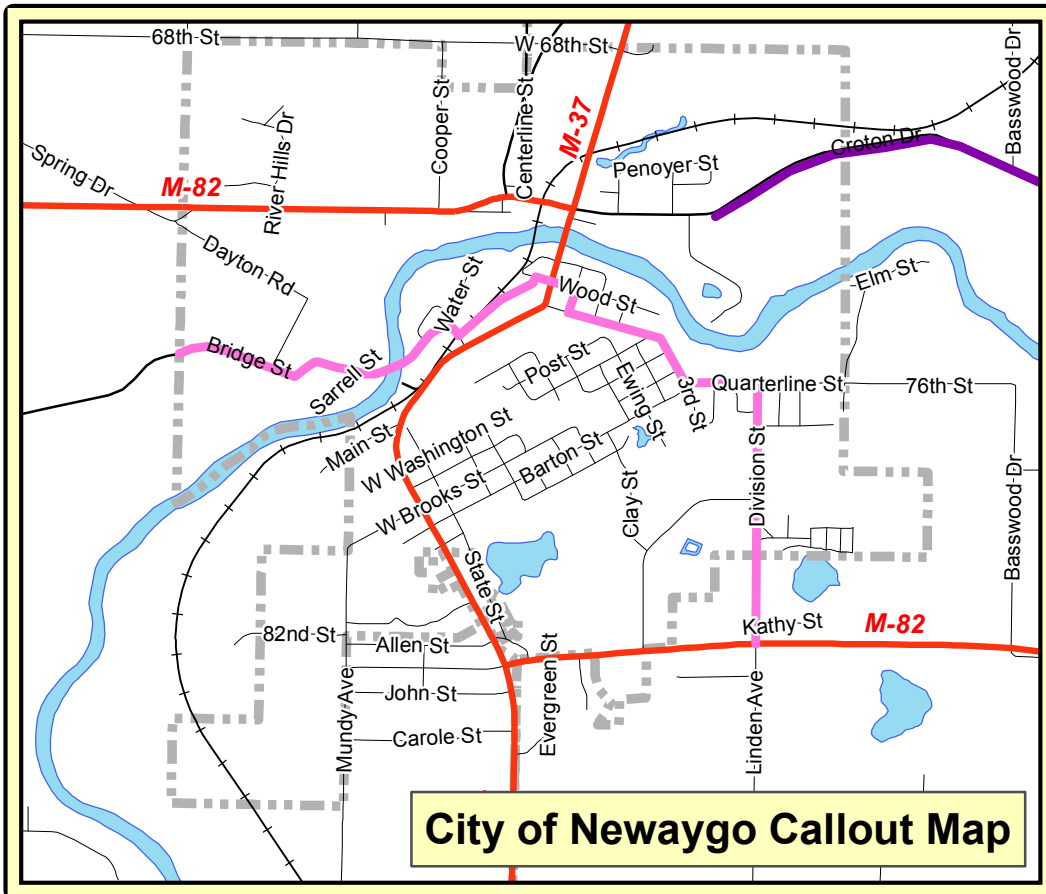

**Newaygo Community
Recreation and Natural Resources
Conservation Plan, 2005-2010**

Snowmobile Trail Map

Map 3

City of Newaygo Callout Map

-  Snowmobile Trail (City of Newaygo)
-  Snowmobile Trail (State of Michigan)
-  Jurisdictional Boundary
-  Highways
-  Major Roads
-  Minor Roads
-  Railroad
-  Lakes and Rivers
-  Streams

Source:
Michigan Snowmobile Trails, November 1993,
Michigan Department of Natural Resources.

The data utilized herein was provided by Newaygo County, Michigan pursuant to license, is copyright protected and may not be utilized or reproduced without Newaygo County's permission. No warranty is offered as to the accuracy of this data. 1997 Newaygo County, Michigan. All rights reserved

Michigan Center for Geographic Information,
Department of Information Technology

Map designed and produced May 2005 by: