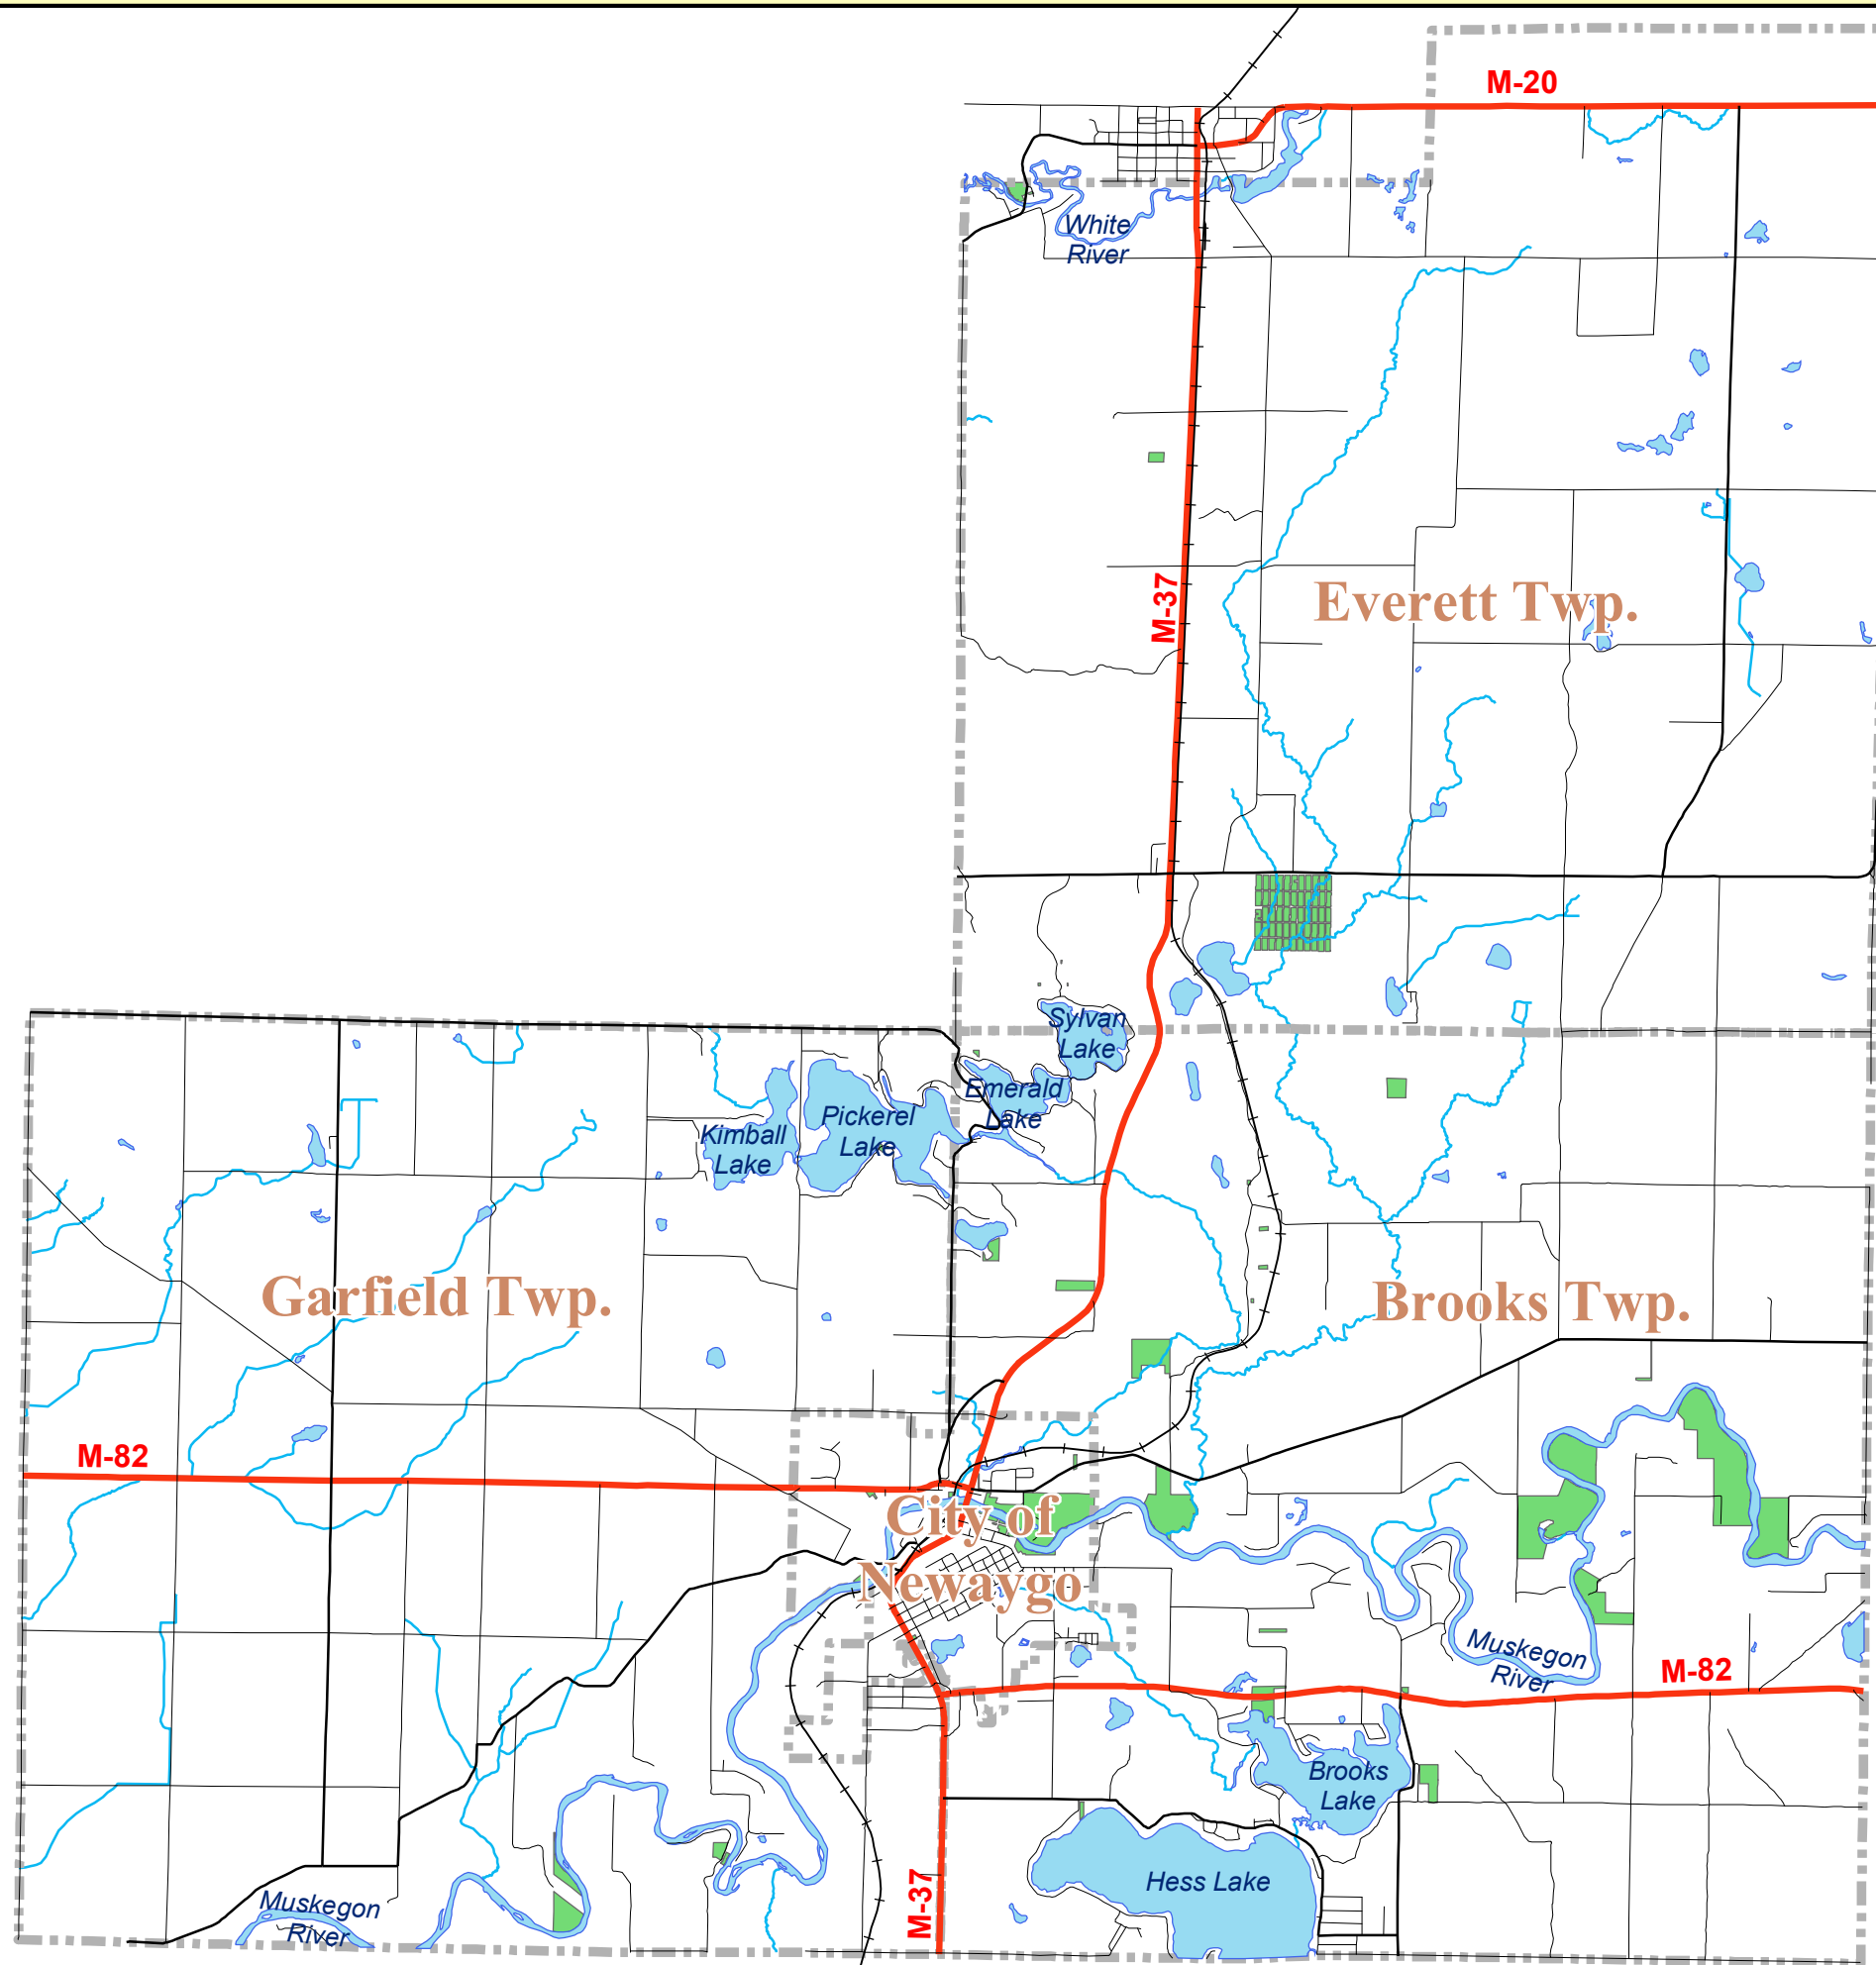

Newaygo Community
Recreation and Natural Resources
Conservation Plan, 2005-2010

State Lands Map

Map 16

- State Lands
- Jurisdictional Boundary
- Highways
- Major Roads
- Minor Roads
- + Railroad
- Lakes and Rivers
- Streams

Michigan Center for Geographic Information,
Department of Information Technology

Map designed and produced May 2005 by: