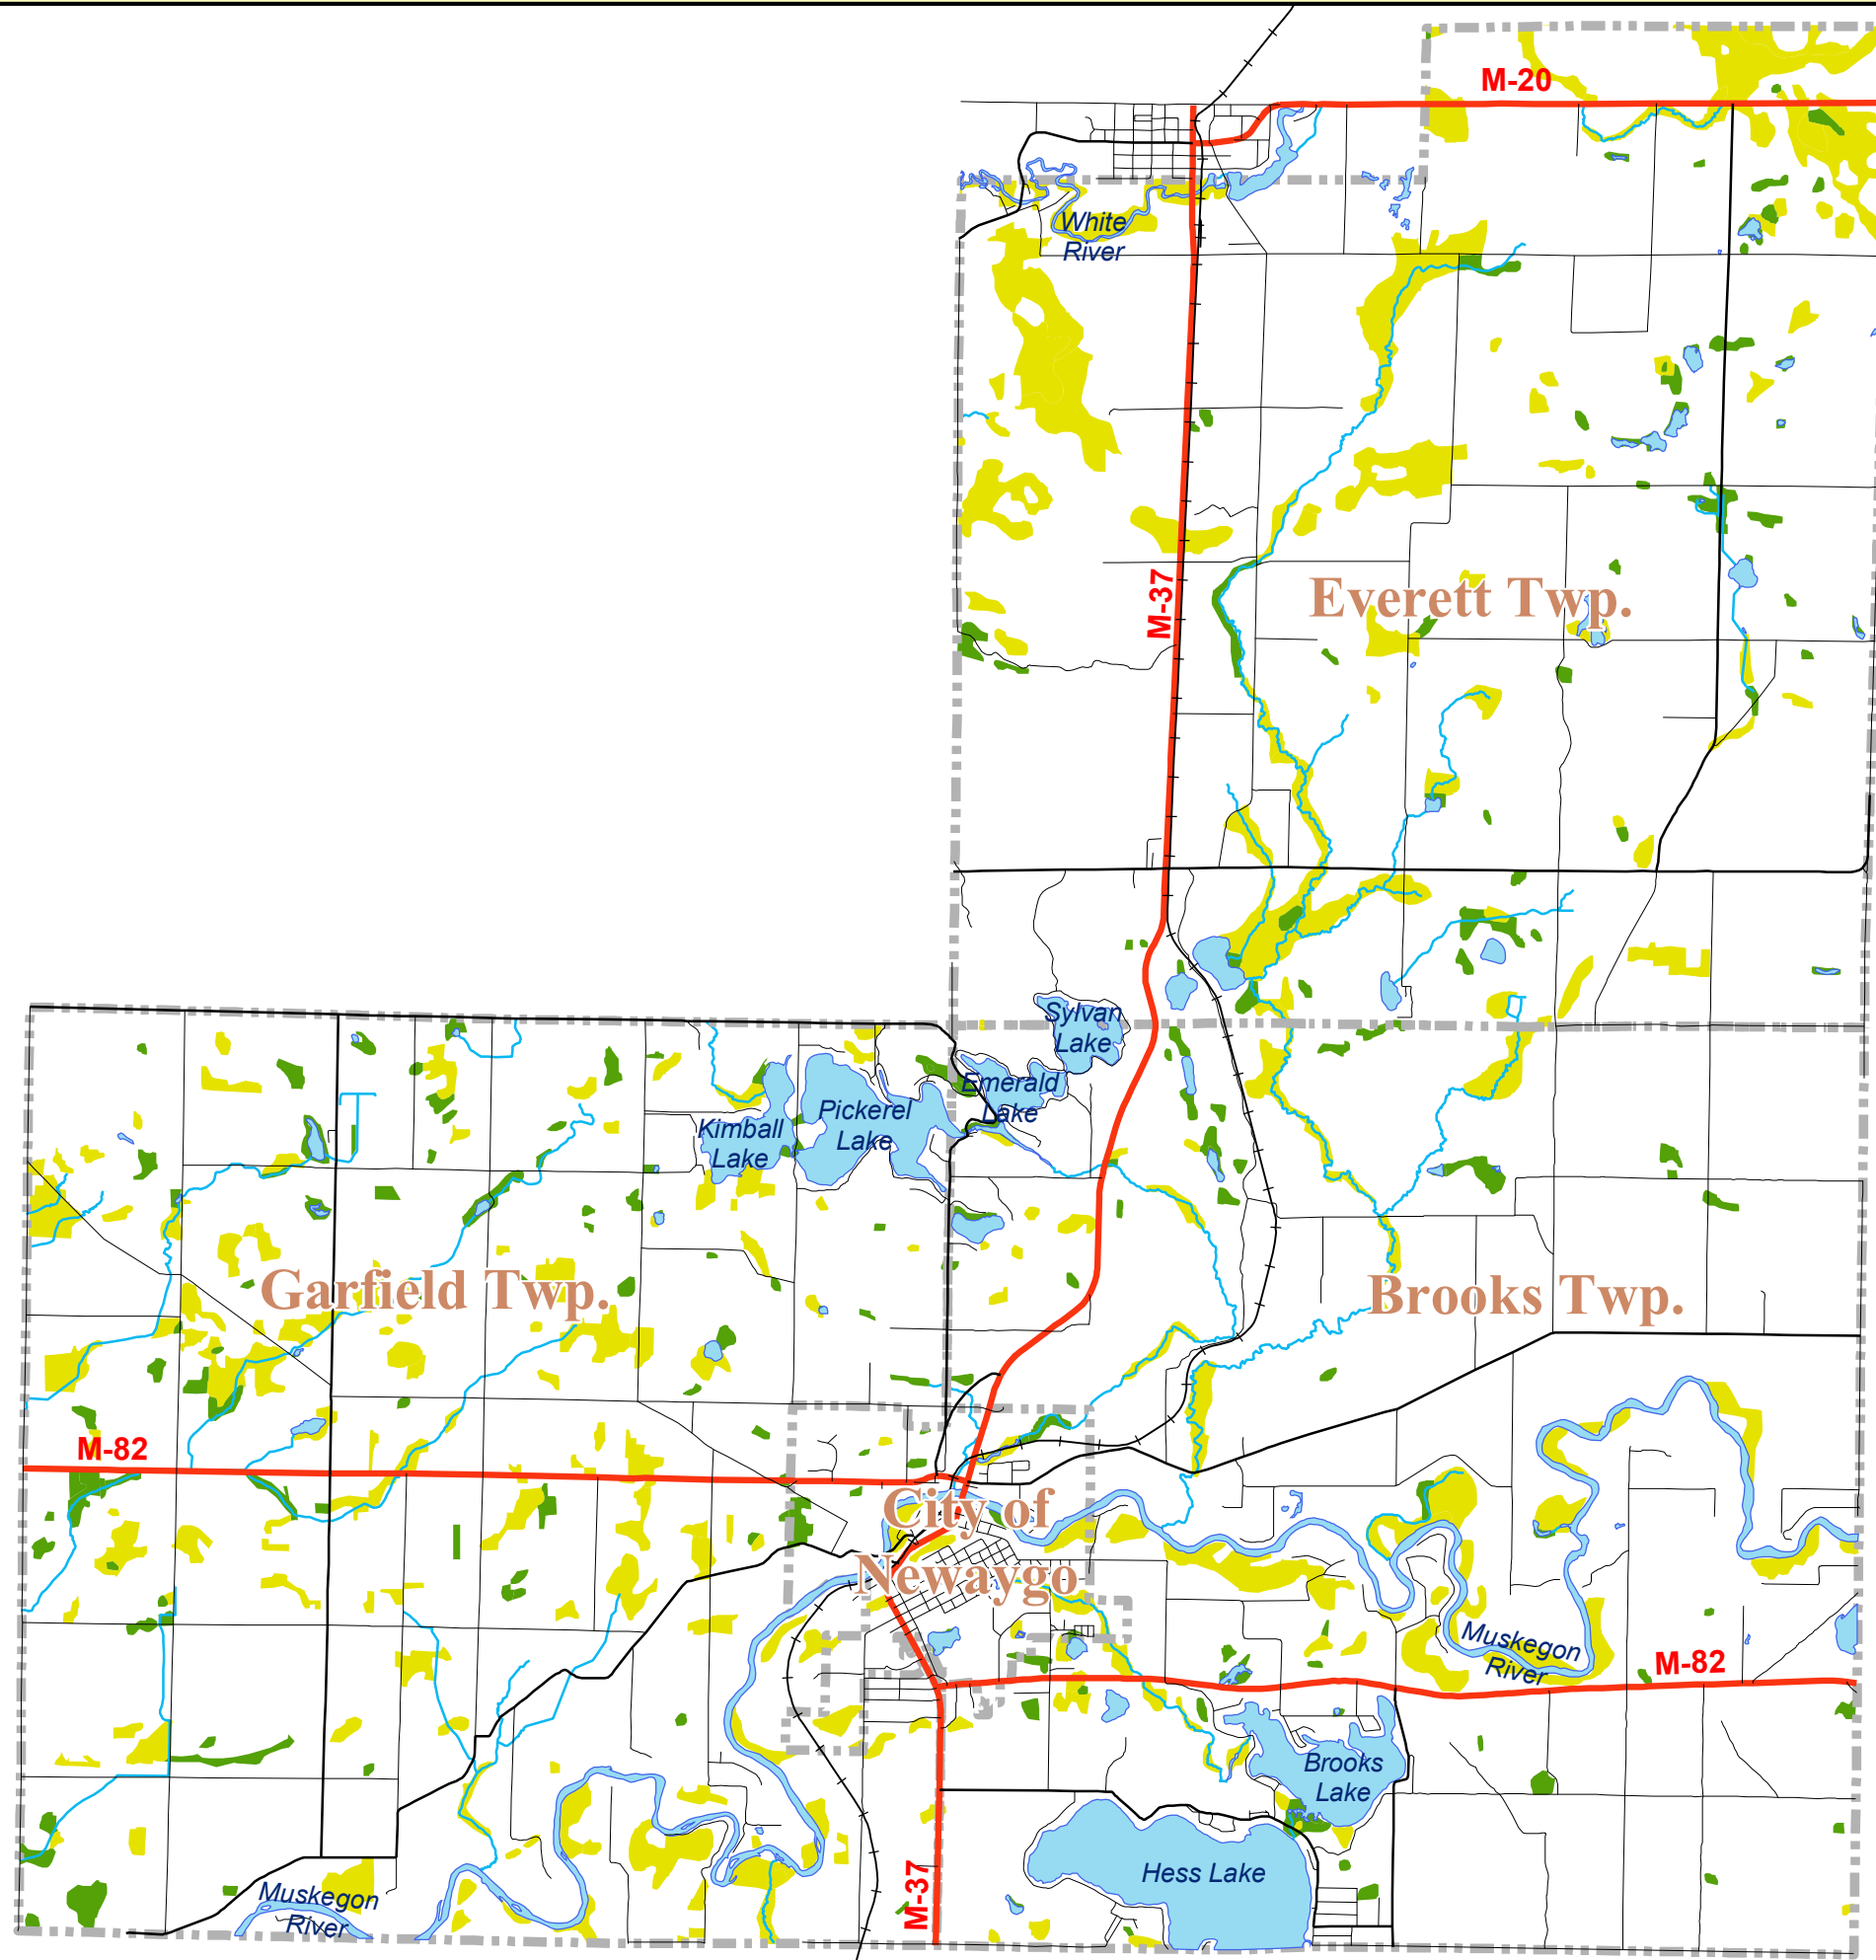

Newaygo Community
Recreation and Natural Resources
Conservation Plan, 2005-2010

1998 Wetlands Map

Map 7

- Possible Wetlands
- Wetlands
- Jurisdictional Boundary
- Highways
- Major Roads
- Minor Roads
- Railroad
- Lakes and Rivers
- Streams

Michigan Center for Geographic Information,
Department of Information Technology

Map designed and produced May 2005 by: