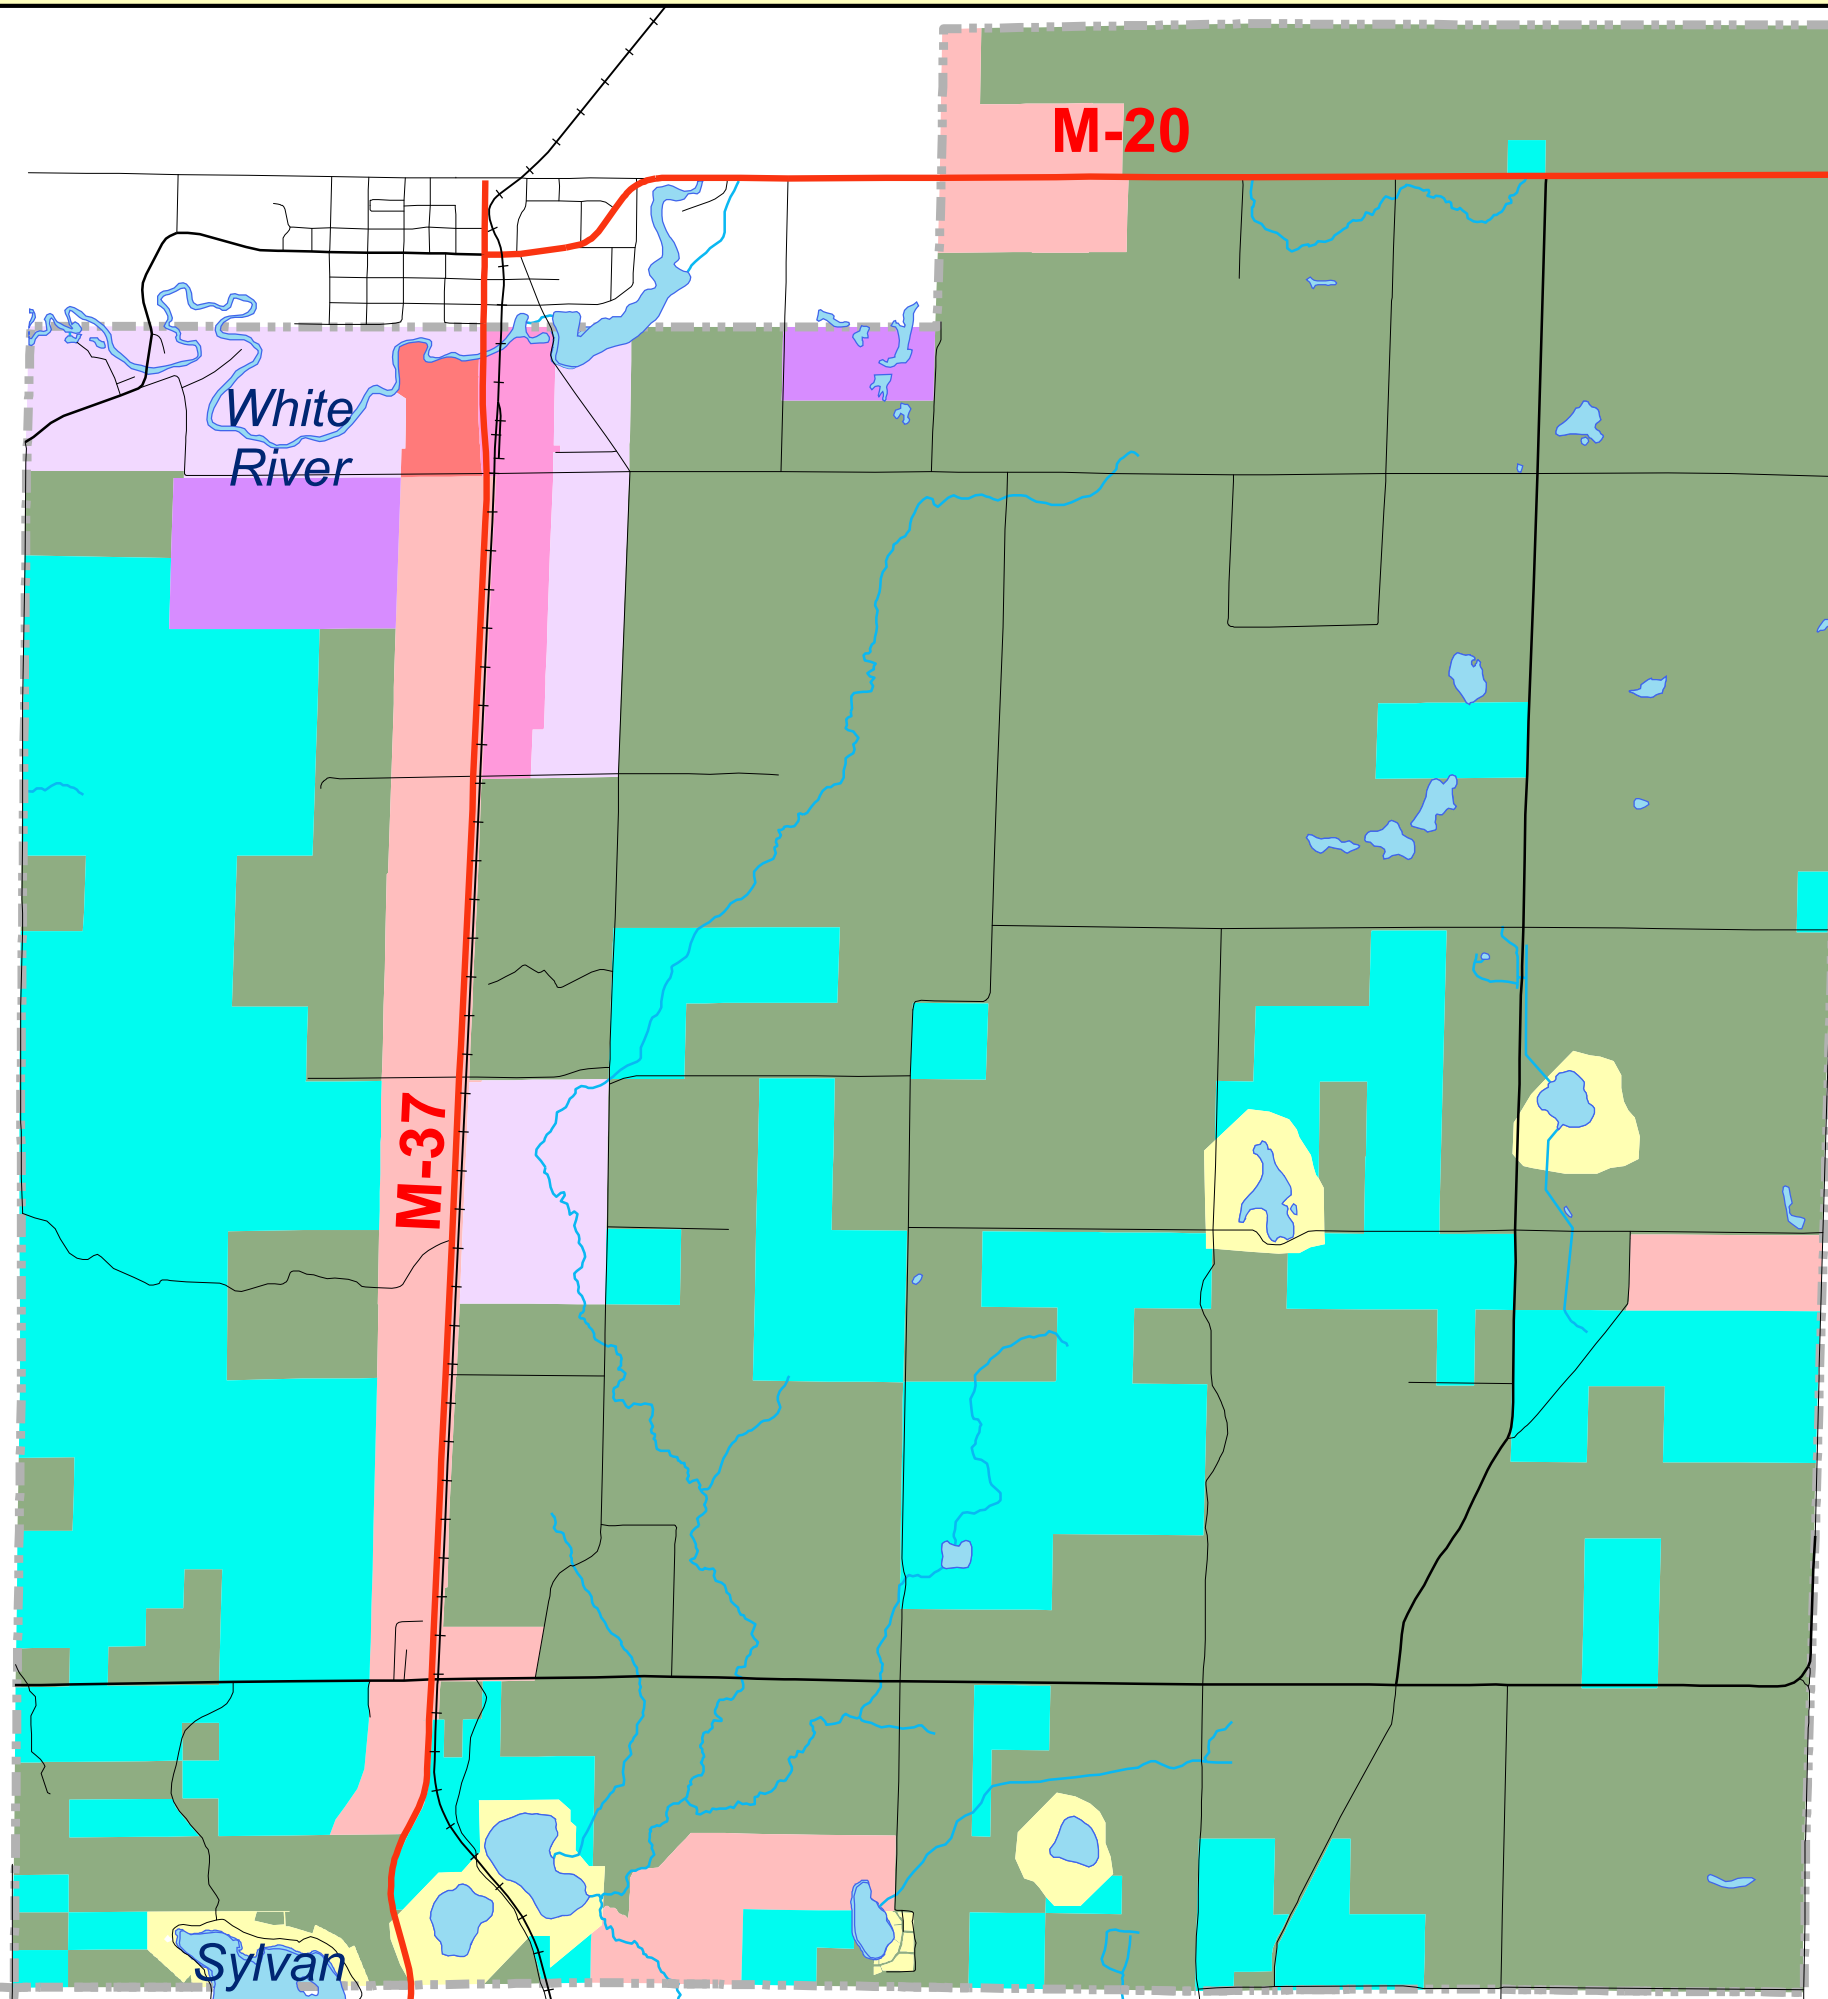

Newaygo Community  
 Recreation and Natural Resources  
 Conservation Plan, 2005-2010

Everett Twp, Newaygo County  
 Zoning Map

Map 18

- Agricultural - Low Density Residential District
- Mixed Commercial District
- General Commercial District
- Federal Forest
- Industrial District
- Lake Residential District
- Lake
- Planned Development District
- Residential District
- Jurisdictional Boundary
- Highways
- Major Roads
- Minor Roads
- Railroads
- Lakes and Rivers
- Streams

Source:  
 Everett Township Zoning Ordinance, Newaygo County.

The data utilized herein was provided by Newaygo County, Michigan pursuant to license, is copyright protected and may not be utilized or reproduced without Newaygo County's permission. No warranty is offered as to the accuracy of this data. 1997 Newaygo County, Michigan. All rights reserved

Michigan Center for Geographic Information,  
 Department of Information Technology

Map designed and produced May 2005 by: